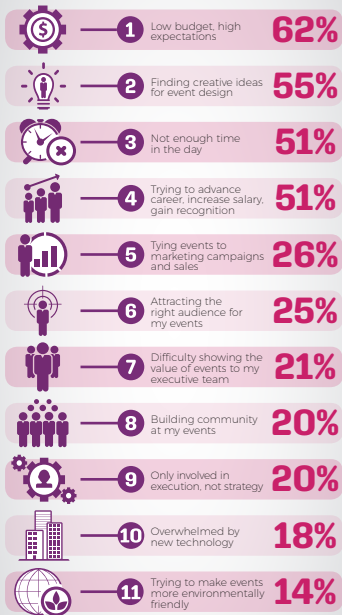

TOP 11 Challenges

CORPORATE EVENT MANAGERS FACE

59% of respondents have been in the industry for more than 10 years.

YEARS IN THE EVENTS INDUSTRY

20+ years	31%
15-20 years	13%
10-15 years	15%
7-10 years	13%
3-7 years	20%
0-3 years	8%